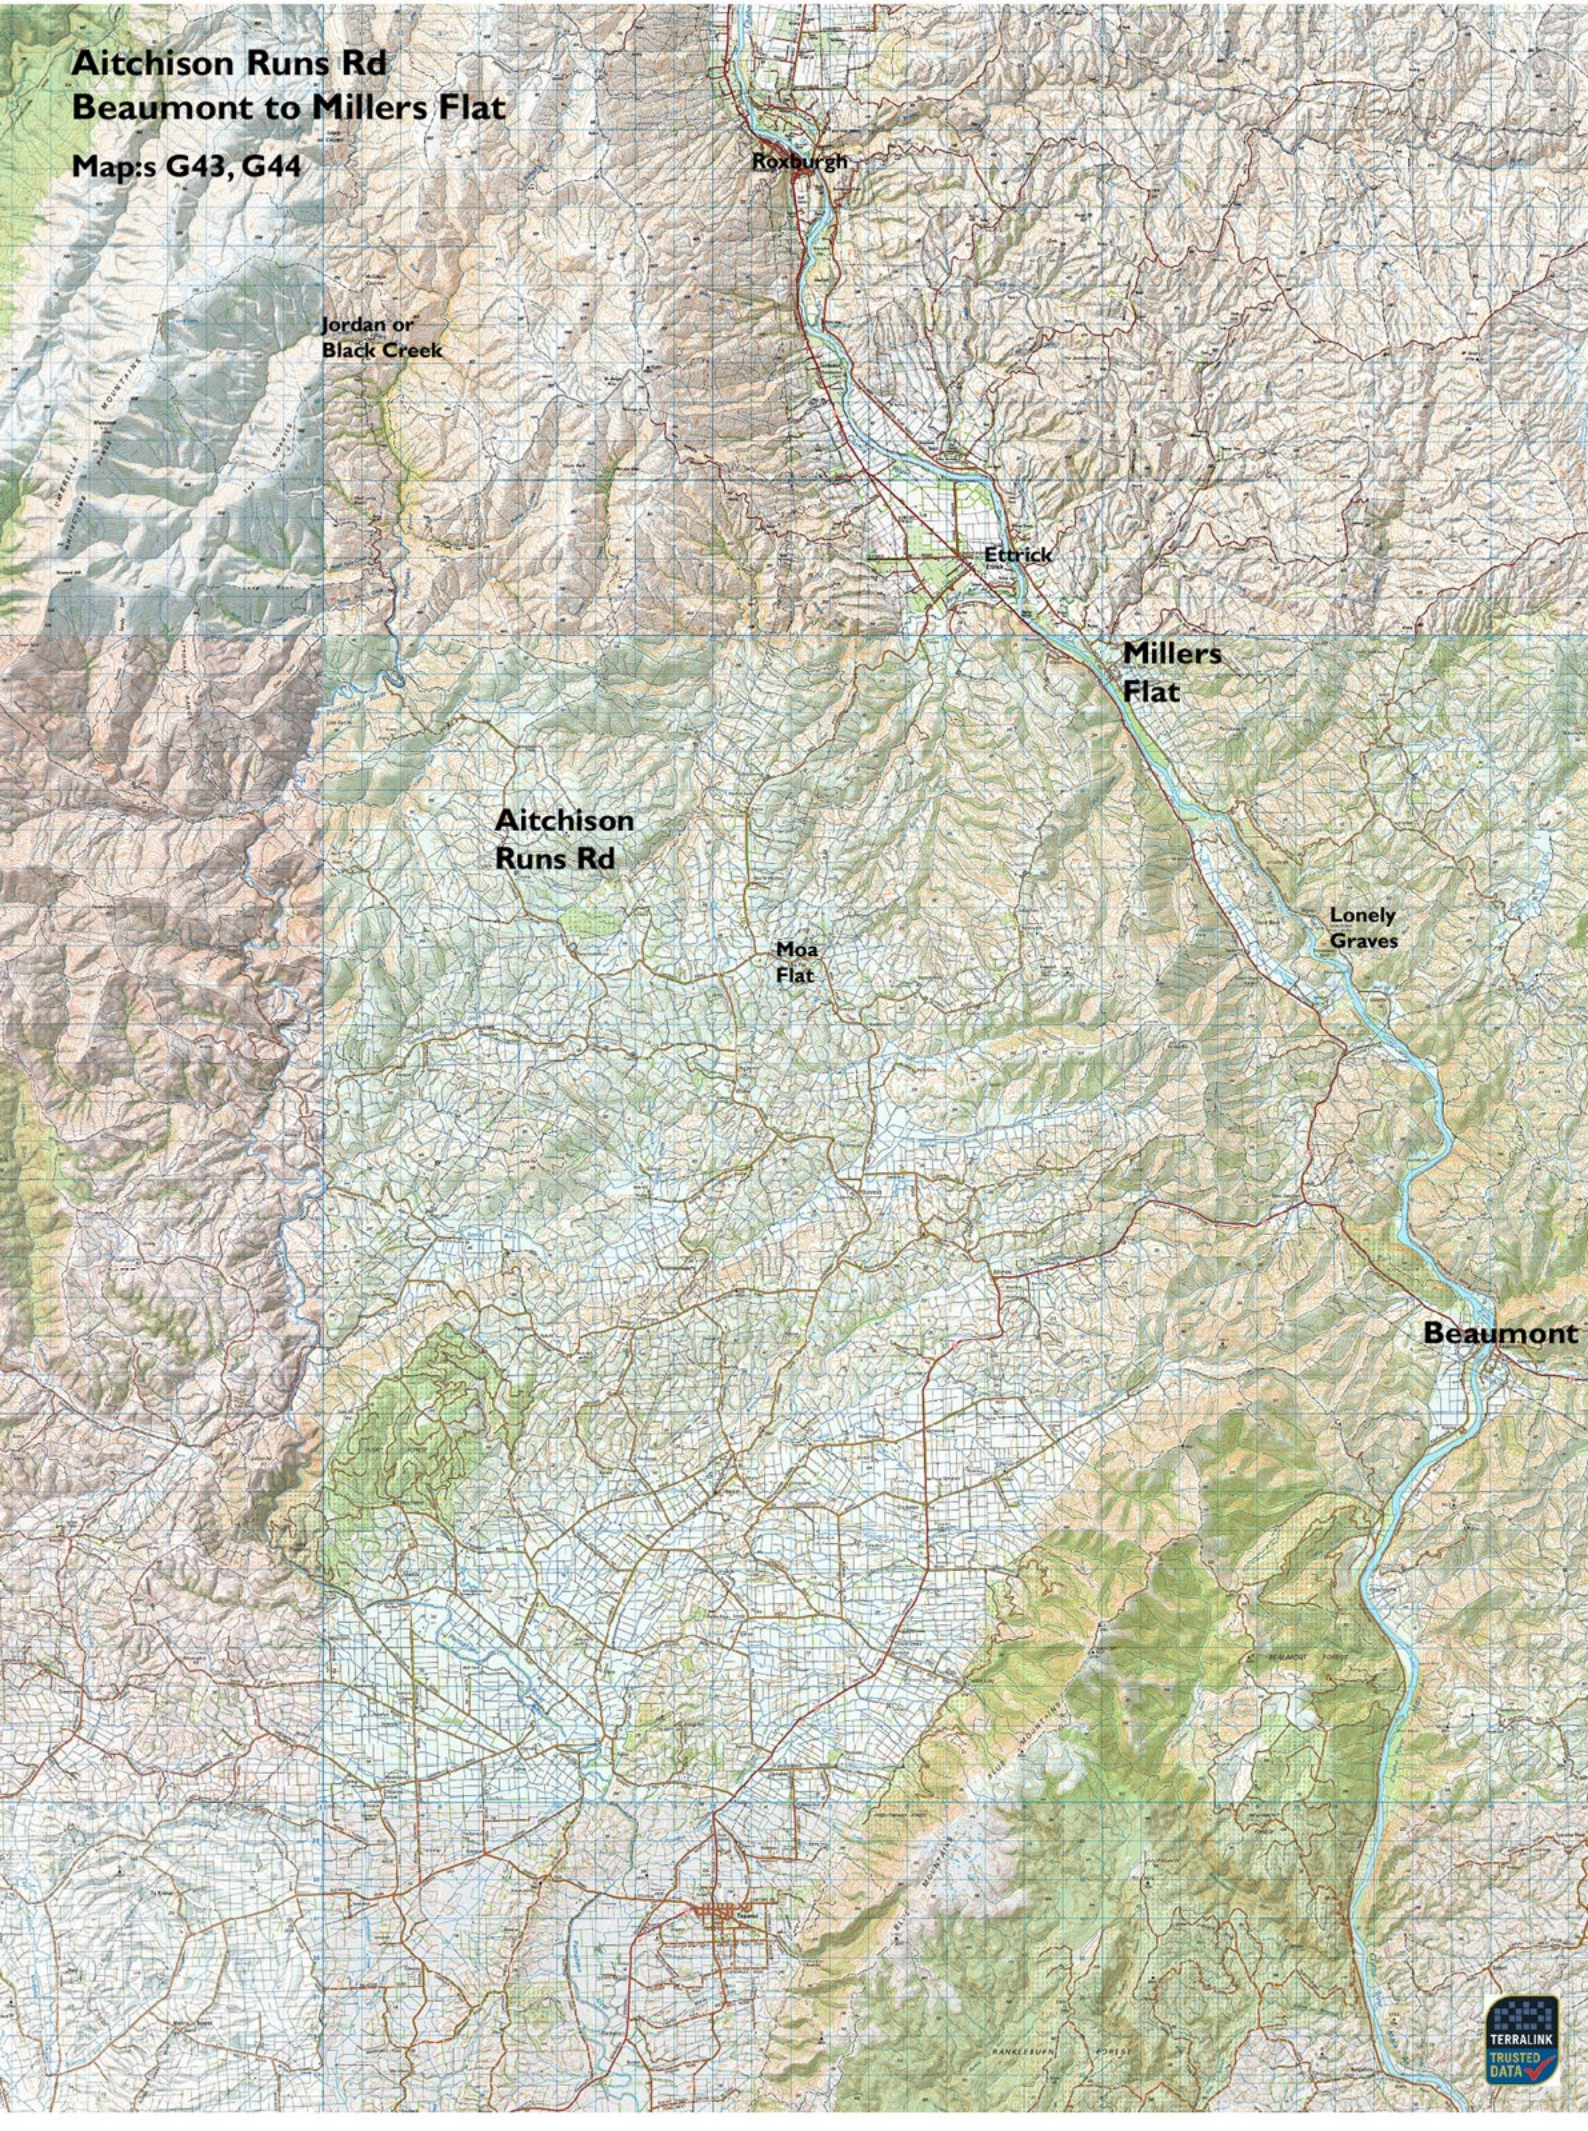

Aitchison Runs Rd Beaumont to Millers Flat

Map:s G43, G44

Jordan or
Black Creek

Roxburgh

Ettrick

Millers
Flat

Aitchison
Runs Rd

Moa
Flat

Lonely
Graves

Beaumont