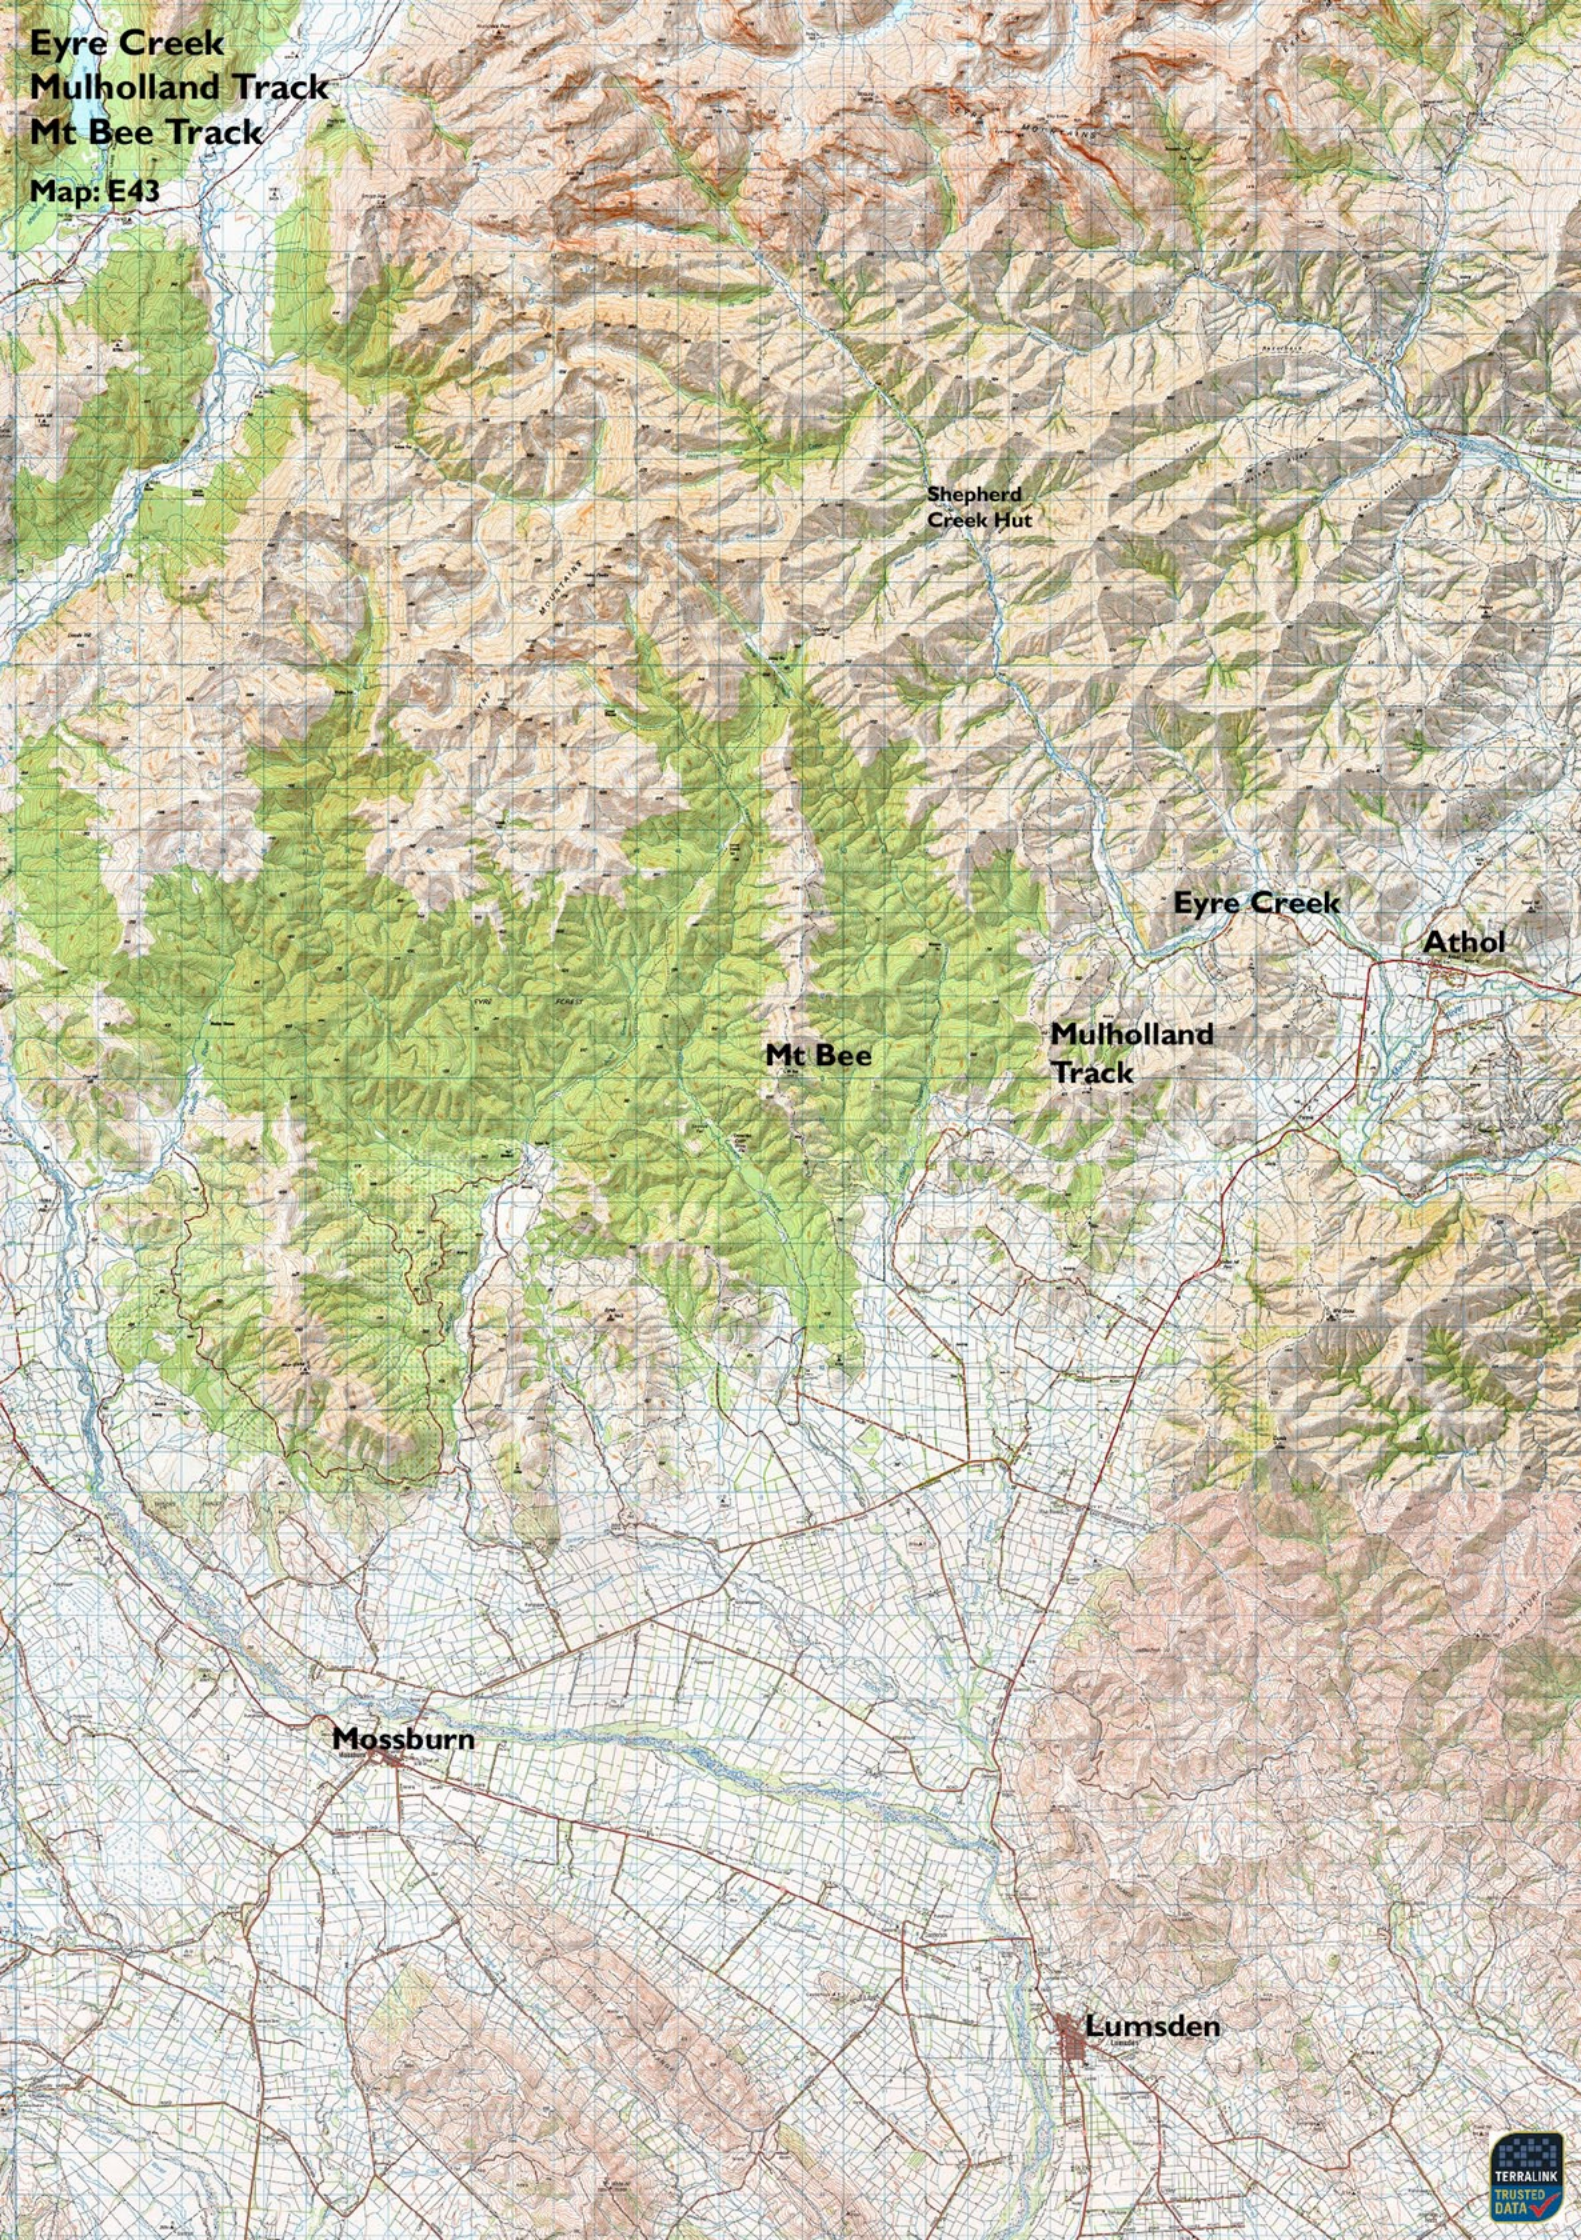

**Eyre Creek
Mulholland Track
Mt Bee Track**

Map: E43

**Shepherd
Creek Hut**

Eyre Creek

Athol

Mt Bee

**Mulholland
Track**

Mossburn